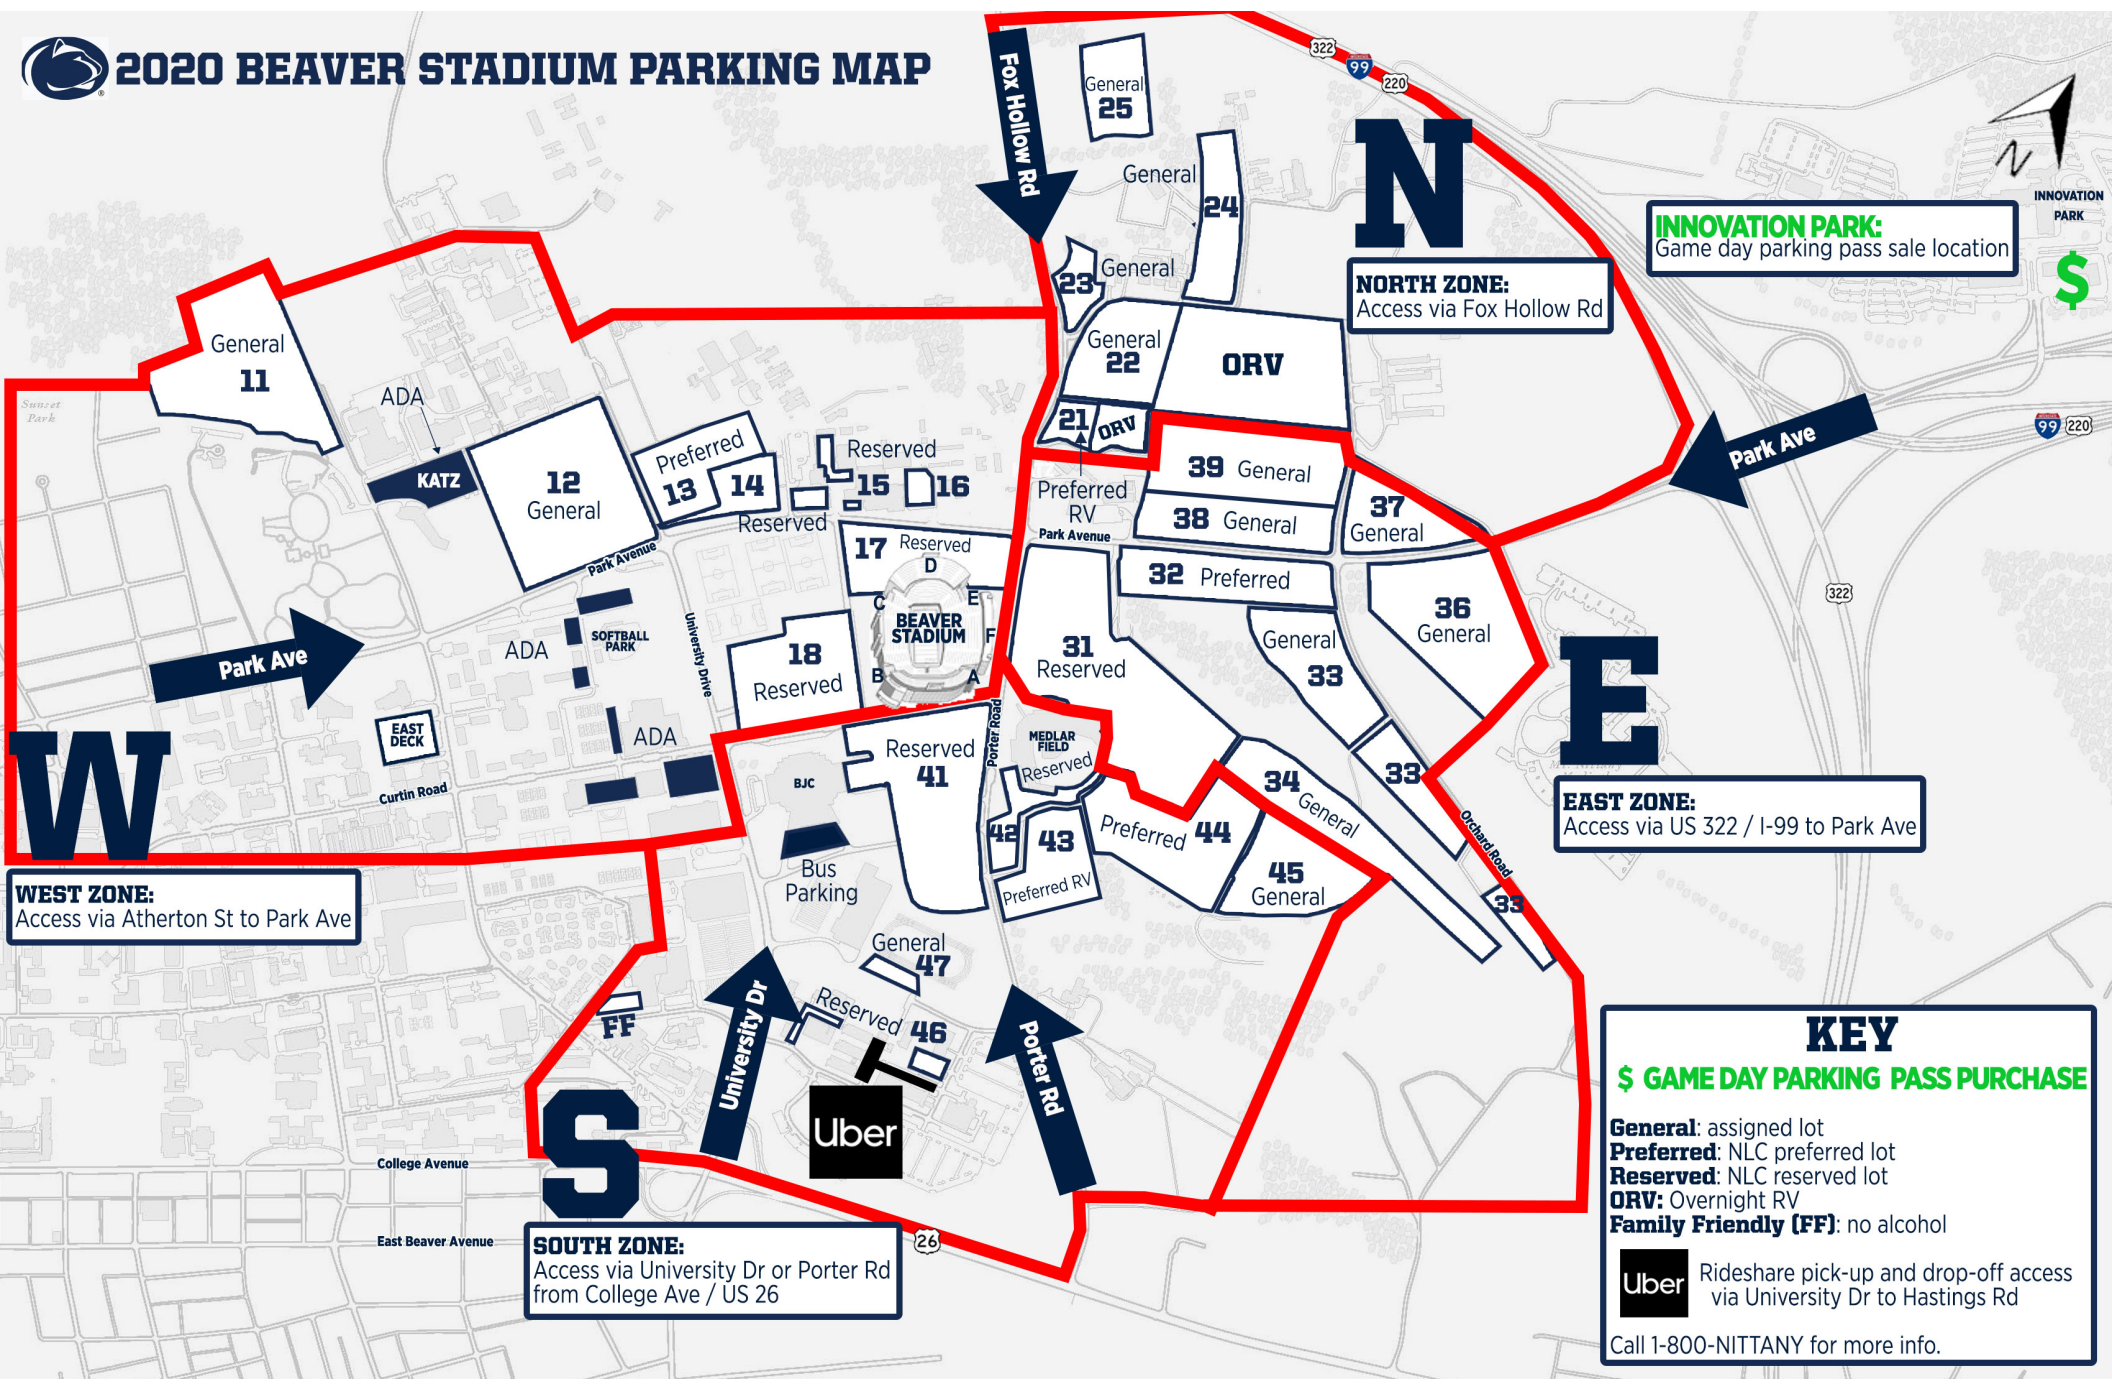

2020 BEAVER STADIUM PARKING MAP

INNOVATION PARK:
Game day parking pass sale location

NORTH ZONE:
Access via Fox Hollow Rd

EAST ZONE:
Access via US 322 / I-99 to Park Ave

WEST ZONE:
Access via Atherton St to Park Ave

SOUTH ZONE:
Access via University Dr or Porter Rd
from College Ave / US 26

KEY

\$ GAME DAY PARKING PASS PURCHASE

General: assigned lot
Preferred: NLC preferred lot
Reserved: NLC reserved lot
ORV: Overnight RV
Family Friendly (FF): no alcohol

Uber Rideshare pick-up and drop-off access via University Dr to Hastings Rd

Call 1-800-NITTANY for more info.